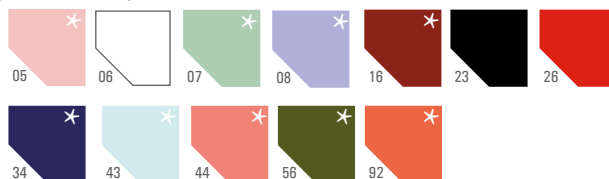

Artikelnr kulpenna / Art no ballpen: 104 XX
Artikelnr stiftpenna 0,7 / Art no pencil 0.7: 724 XX

Pennfärger
Pen colors